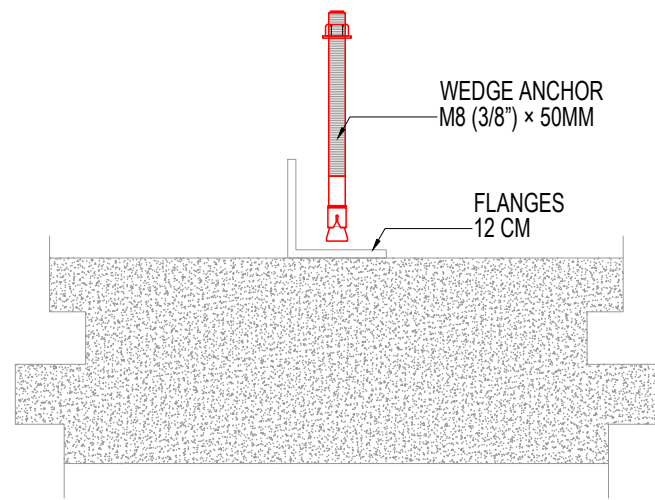

General Assembly Instruction for All Statues with Metal Brackets

Parts Needed: METAL J HOOK 230MM X2

CONCRETE

WOOD

GROUND

LOCAL