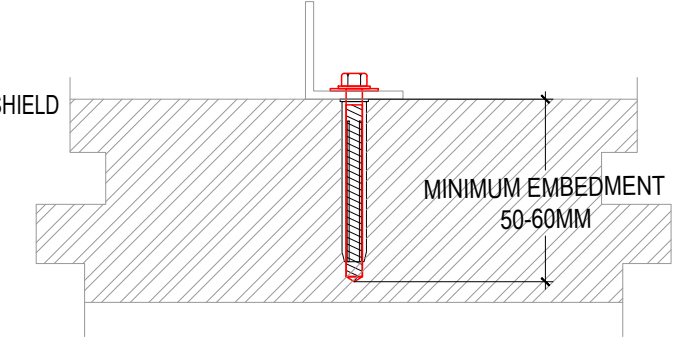

General Assembly Instruction for All Statues with Metal Brackets

Parts Needed: METAL J HOOK 230MM X2

CONCRETE

WOOD

GROUND

LOCAL