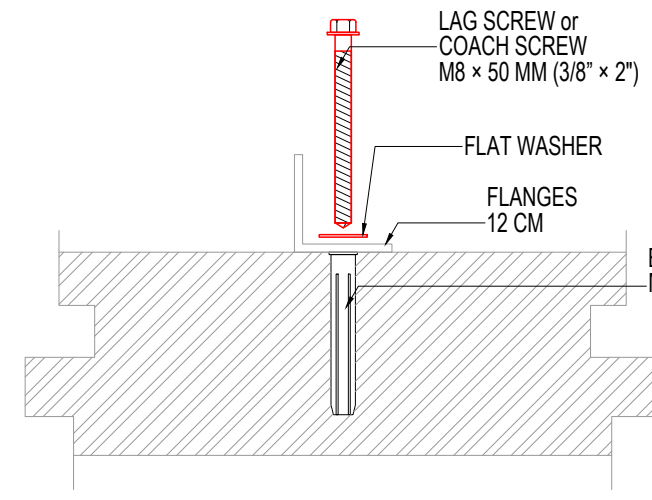

General Assembly Instruction for All Statues with Metal Brackets

Parts Needed: METAL J HOOK 230MM X2

CONCRETE

WOOD

GROUND

LOCAL