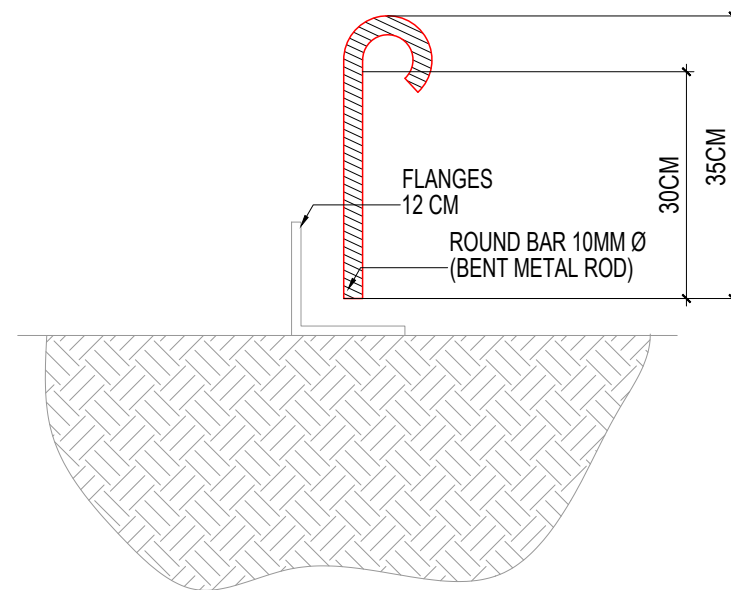

General Assembly Instruction for All Statues with Metal Brackets

Parts Needed: METAL J HOOK 230MM X2

CONCRETE

WOOD

GROUND

LOCAL