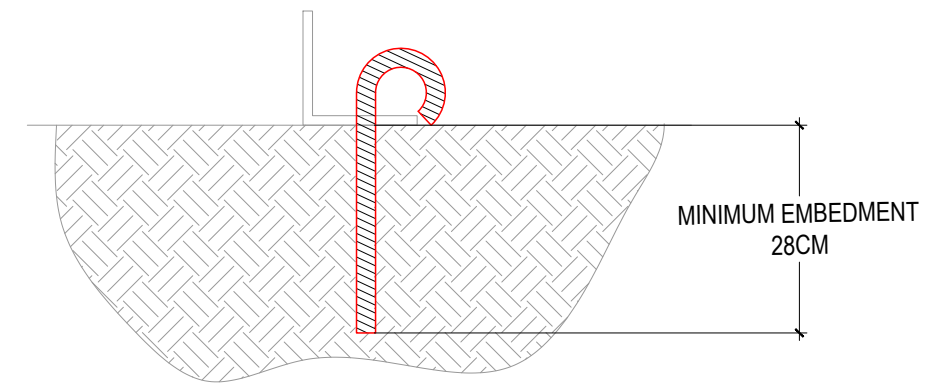

General Assembly Instruction for All Statues with Metal Brackets

Parts Needed: METAL J HOOK 230MM X2

CONCRETE

WOOD

GROUND

LOCAL