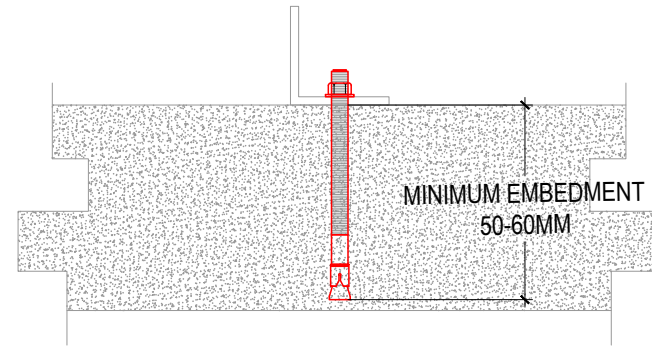

General Assembly Instruction for All Statues with Metal Brackets

Parts Needed: METAL J HOOK 230MM X2

CONCRETE

WOOD

GROUND

LOCAL